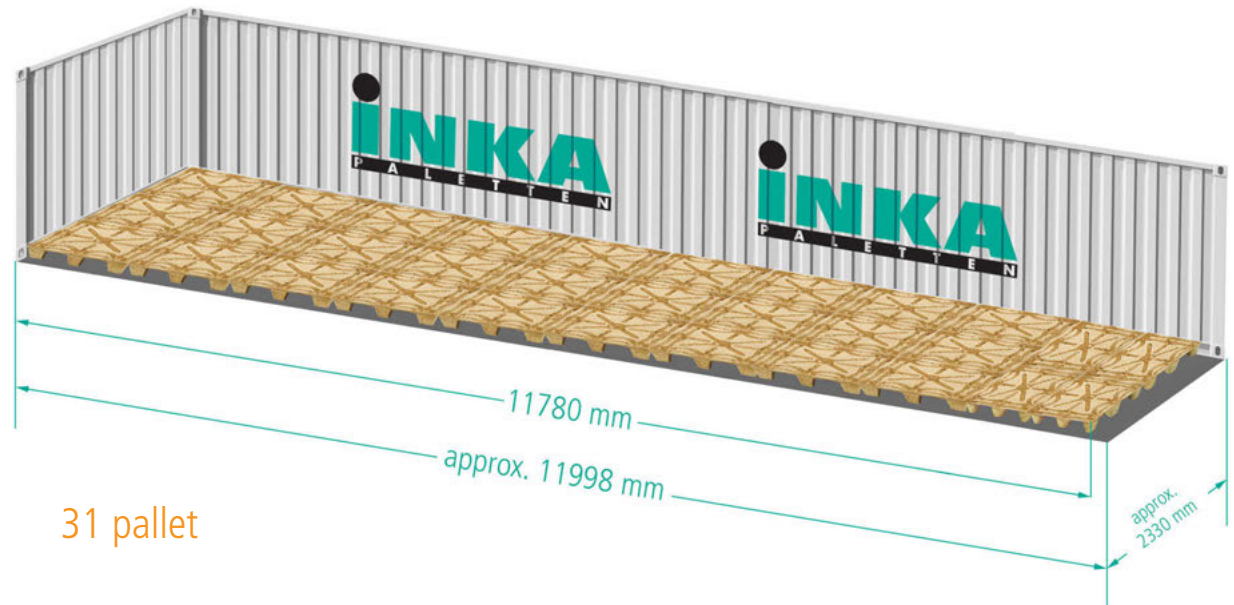

INKA presswood pallet F 76

long: 1140 mm
 wide: 760 mm
 high: 135 mm

standard ISO container 40'

length: approx. 11998 mm
 width: approx. 2330 mm
 height: approx. 2362 mm

stowing sample:

9 x 1140 mm + 2 x 760 mm = 11780 mm / rest approx. 218mm

3 x 760 mm = 2280 mm / rest approx. 50mm

total: 31 pallet spaces a 760 x 1140mm

stowing sample INKA presswood pallet F 76 standard ISO container 40'

31 pallet

important note:

ISO-containers vary in internal dimensions.
 In order to avoid problems, we recommend to ask