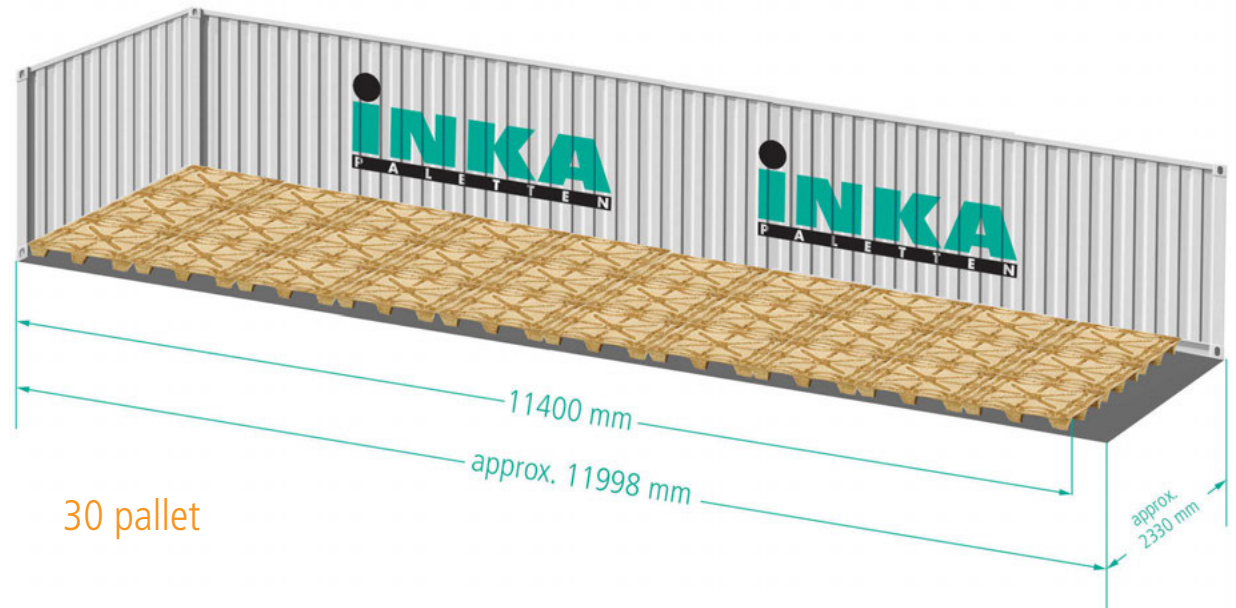

## INKA presswood pallet F 76

long: 1140 mm  
 wide: 760 mm  
 high: 135 mm

## standard ISO container 40'

length: approx. 11998 mm  
 width: approx. 2330 mm  
 height: approx. 2362 mm

## stowing sample:

10x 1140 mm = 11400 mm / rest approx. 598mm  
 3 x 760 mm = 2280 mm / rest approx. 50mm  
 total: **30 pallet spaces a 760 x 1140mm**

## stowing sample INKA presswood pallet F 76 standard ISO container 40'