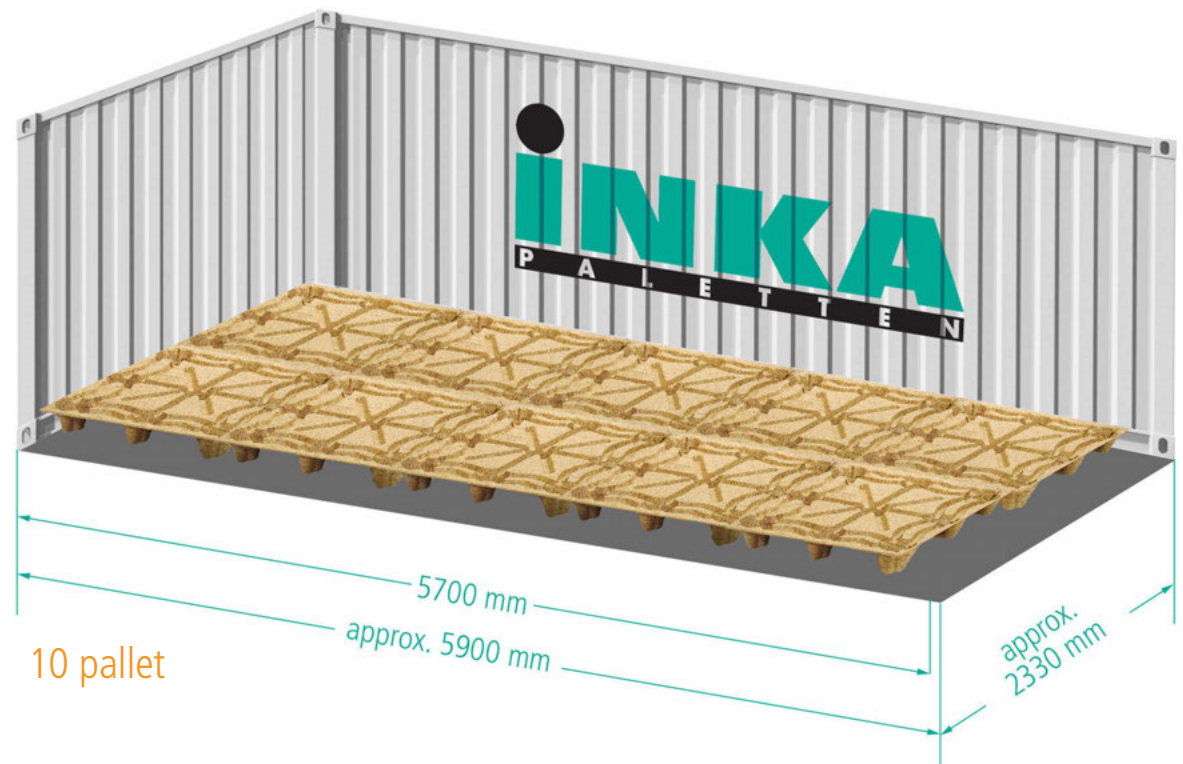

INKA presswood pallet F11

long: 1140 mm
 wide: 1140 mm
 high: 144 mm

standard ISO container 20'

length: approx. 5900 mm
 width: approx. 2330 mm
 height: approx. 2390 mm

stowing sample:

5x 1140 mm = 5700 mm / rest approx. 200 mm
 2 x 1140 mm = 2280 mm / rest approx. 50 mm
total: 10 pallet spaces a 1140 x 1140 mm

stowing sample INKA presswood pallet F 11 standard ISO container 20'

important note:

ISO-containers vary in internal dimensions.
 In order to avoid problems, we recommend to ask