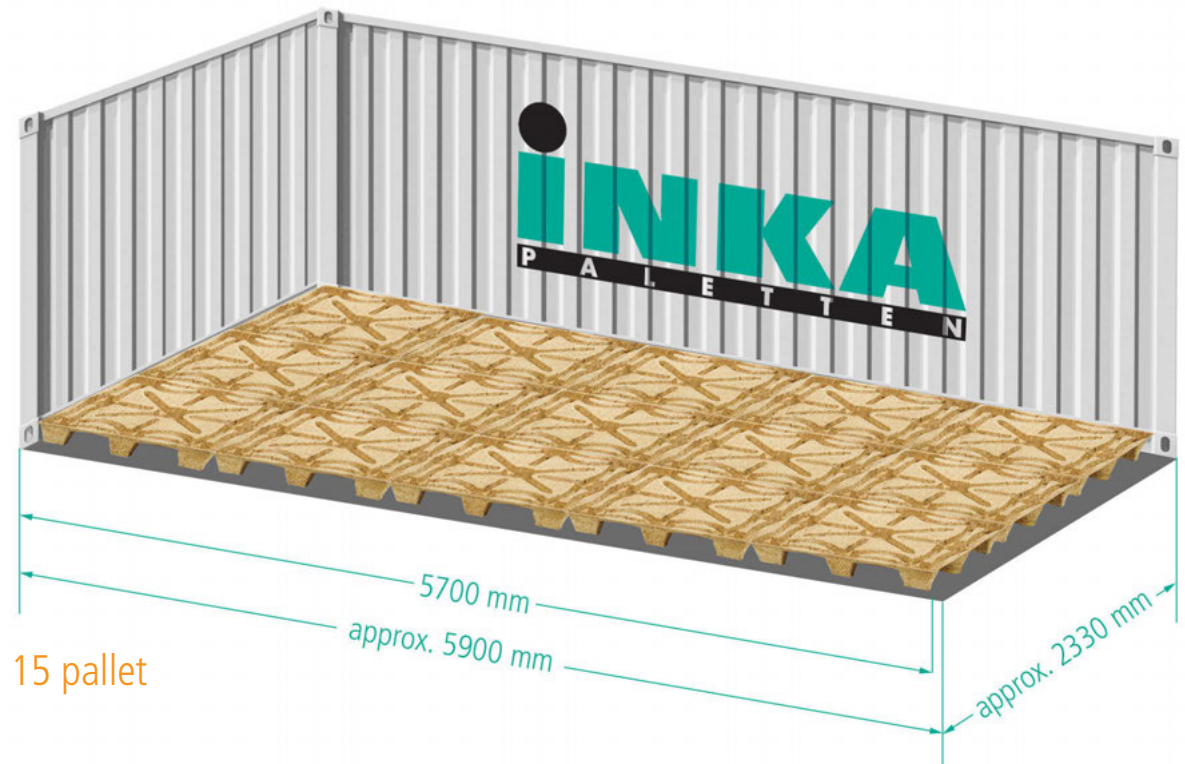

## INKA presswood pallet F 76

long: 1140 mm  
 wide: 760 mm  
 high: 135 mm

## standard ISO container 20'

length: approx. 5900 mm  
 width: approx. 2330 mm  
 height: approx. 2362 mm

## stowing sample:

5x 1140 mm = 5700 mm / rest approx. 200mm  
 3x 760 mm = 2280 mm / rest approx. 50mm  
**total: 15 pallet spaces a 1140 x 760mm**

## stowing sample INKA presswood pallet F 76 standard ISO container 20'

**important note:**  
 ISO-containers vary in internal dimensions.  
 In order to avoid problems, we recommend to ask