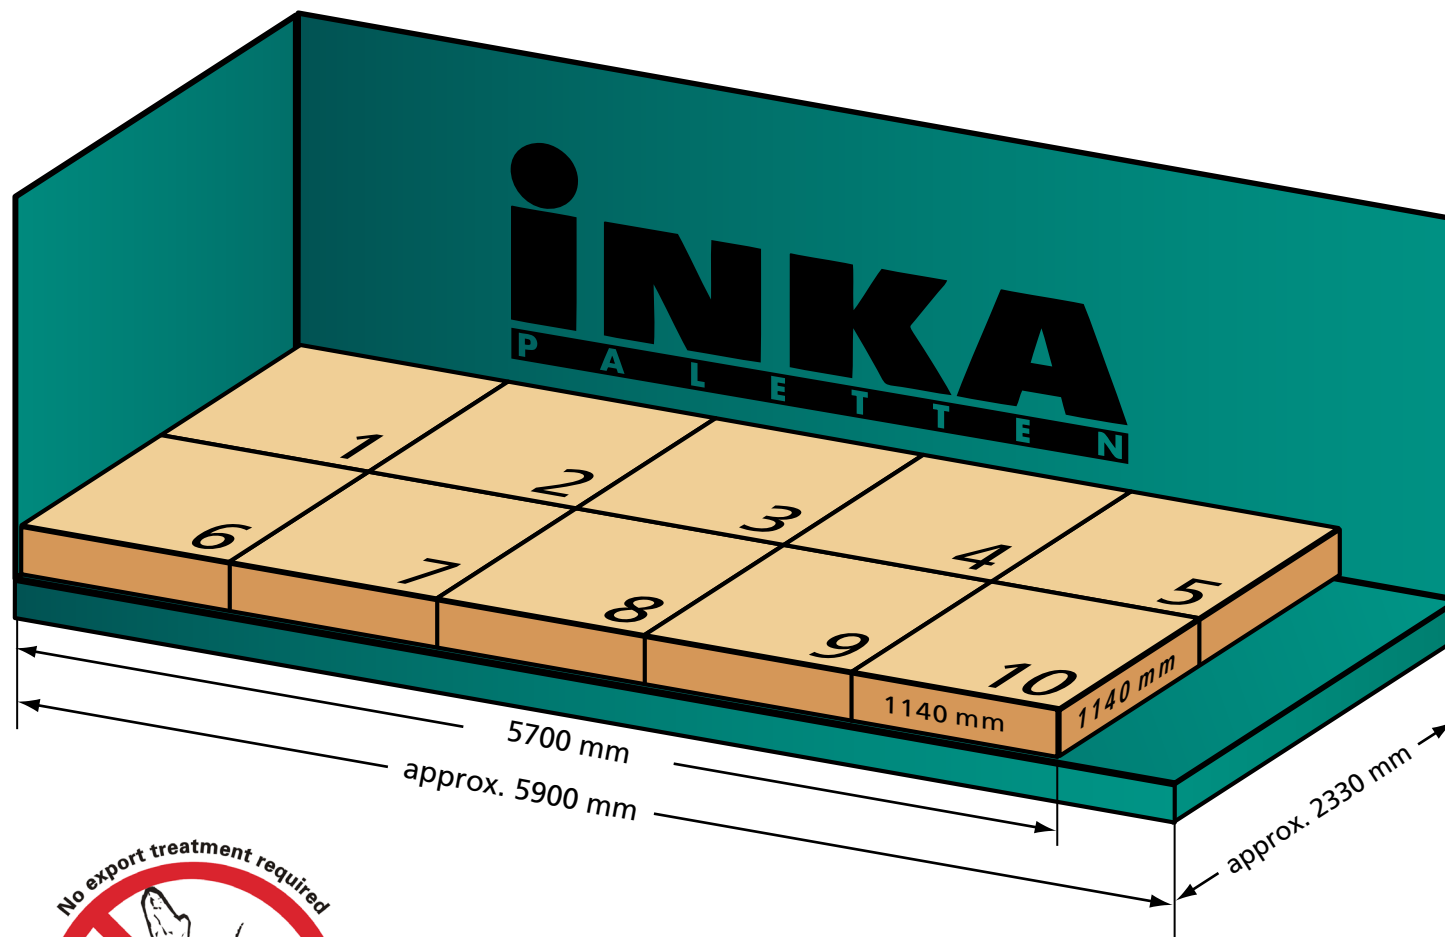

stowing sample INKA presswood pallet F 11  
standard ISO container 20'

INKA Paletten GmbH, Bahnhofstraße 21  
85635 Siegertsbrunn / Munich - Germany  
Tel: ++49-8102-7742-0, Fax: ++49-8102-5411  
E-Mail: info@inka-paletten.com  
www.inka-paletten.com

**INKA presswood pallet F11**

long: 1140 mm  
wide: 1140 mm  
high: 144 mm

**standard ISO container 20'**

length: approx. 5900 mm  
width: approx. 2330 mm  
height: approx. 2390 mm

**stowing sample:**

5 x 1140 mm = 5700 mm /  
rest approx. 200 mm

2 x 1140 mm = 2280 mm /  
rest approx. 50 mm

total:  
10 pallet spaces a 1140 x 1140 mm

**Important note:**  
ISO-containers vary in internal dimensions.  
In order to avoid problems, we recommend to ask  
your container provider for the exact dimensions.