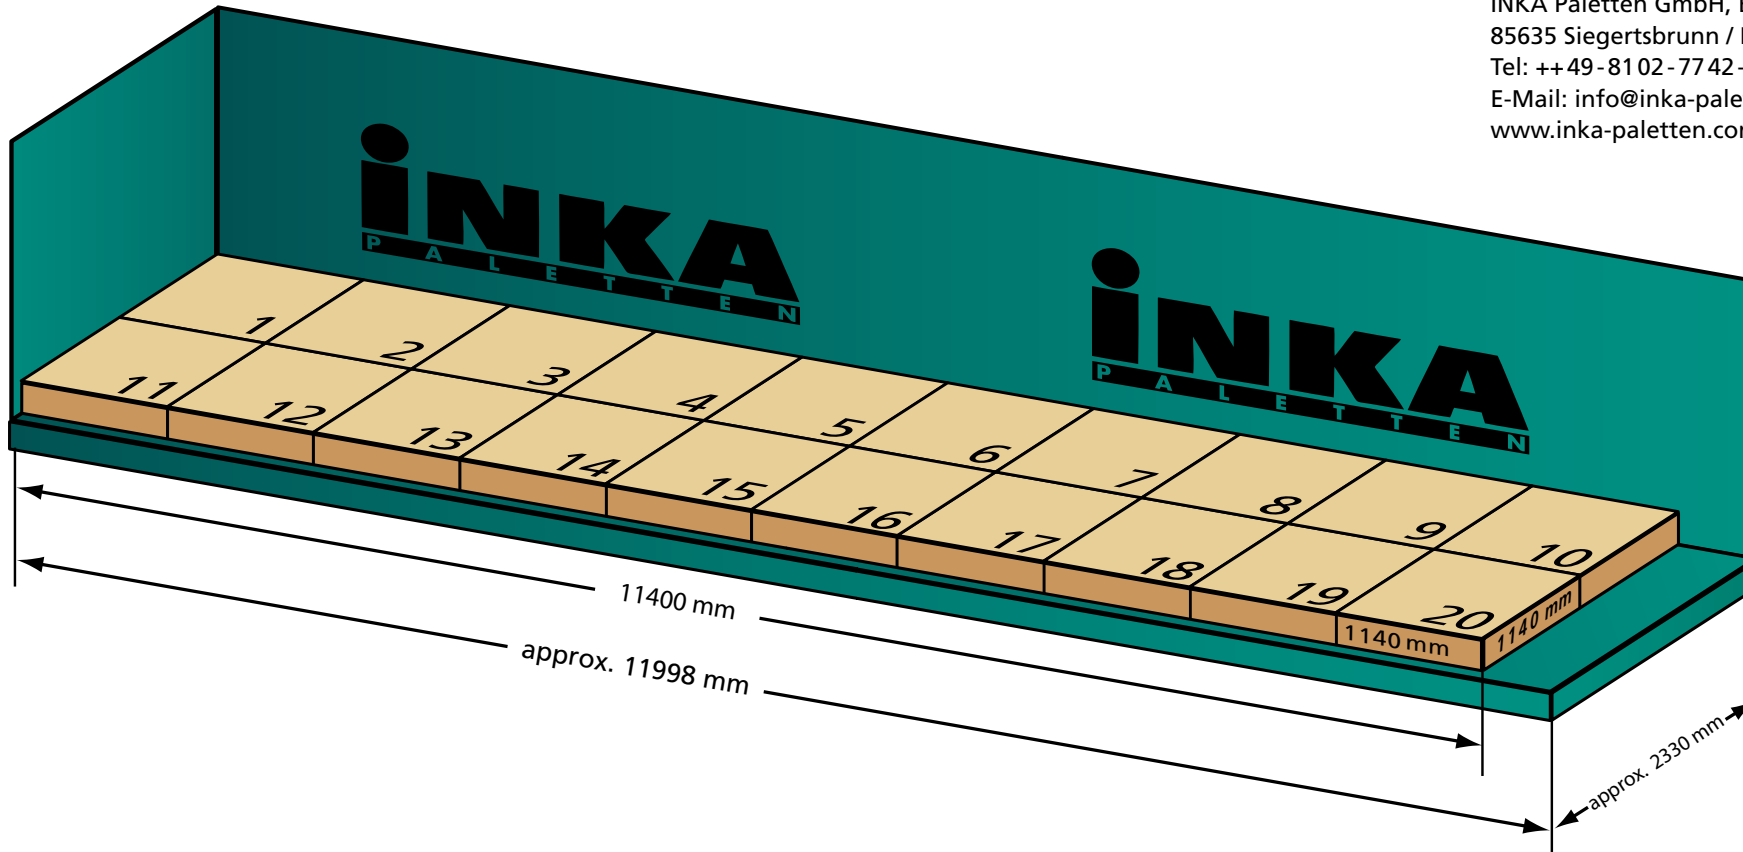

## INKA presswood pallet F11

long: 1140 mm  
wide: 1140 mm  
high: 144 mm

## stowing sample:

10 x 1140 mm = 11400 mm / rest approx. 598 mm  
2 x 1140 mm = 2280 mm / rest approx. 50 mm

## total:

20 pallet spaces a 1140 x 1140 mm

## standard ISO container 40'

length: approx. 11998 mm  
width: approx. 2330 mm  
height: approx. 2362 mm